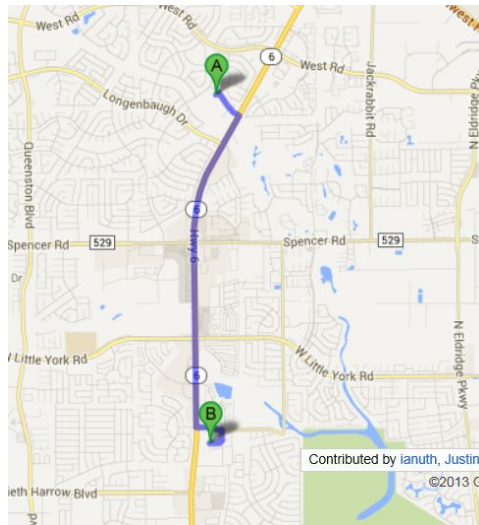

Labay Middle School Band

Mary Santarelli and Megan Rees, Directors
(281) 463-5829

Beginning Band Night at the Bear Creek Roller Rink! is Wednesday, Sept. 26th, 2018!!!

- Who:** All beginning band students
- When:** Wednesday, September 26th, 5:30pm-7:30pm. Meet us at Bear Creek Roller Rink located at 5210 Hwy 6 North Houston, TX 77084.
- What:** Skate party to get to know the other members of the beginning band. (You don't get to see them all in class every day!)
- What to Bring:** **\$6.00 for entry**, this will include regular skate rental, 1 slice of pizza, and a drink. If you bring \$2.00 more, you can rent in-line skates instead.

Directions from Labay to Bear Creek Roller Rink:

Go South on HWY 6 to Timber Creek Place Ln (you will pass this street)
Take a left turn into Bear Creek Roller Rink.
5210 Hwy 6 North
Houston, TX 77084

Permission Slip (please detach and return form and by **Tues. September 25th**)

I give my son/daughter permission to attend the band social event at Bear Creek Roller Rink on **Wednesday, September 26**. I understand that it is my responsibility to provide transportation to and from the event (5:30-7:30p). My child will need to bring \$6.00 to the event for entry.